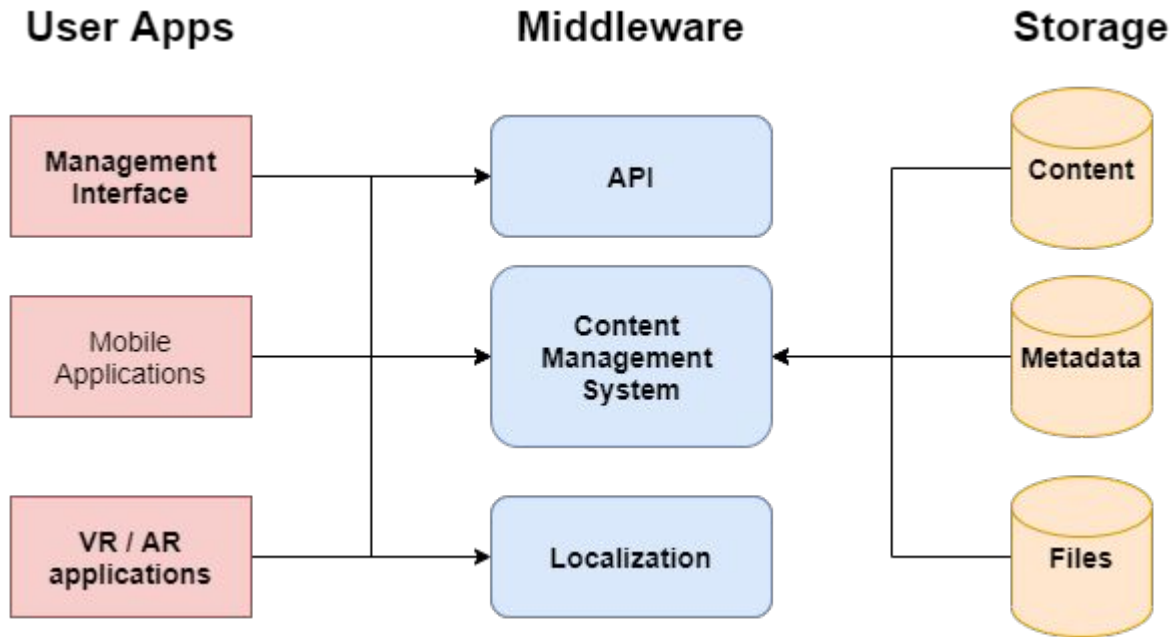

Cultreal platform - Architecture